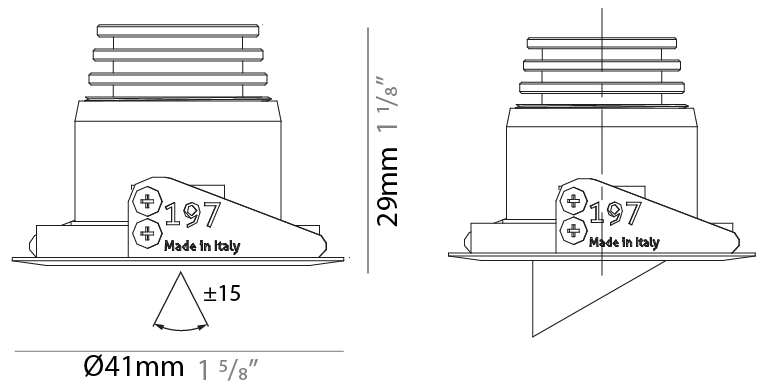

A1250001-

base number	Color Temperature	Finish Options	Lens Options

1. To build a product code in our configurator select the specify button on the base model # product page
2. To build a manual product code on this datasheet choose from the options listed below in blue font and add the suffix to the base model #

GENERAL

Series: Nilo
Subseries: Nilo D
Brand: Unonovesette
Division: Architectural
Mounting Type: Recessed
Mounting Location: Ceiling
Subcategory: Downlight

PHYSICAL

Shape: Round
Diameter (mm): 41
Diameter (in): 1 5/8
Height (mm): 40
Height (in): 1 9/16
Light Distribution: Downlight
Weight (kg): 0.04
Weight (lbs): 0.09
Diffuser: Extra clear tempered glass
Fixture Finish: WHI / BLK
Fixture Material: Aluminum
Cable Details: 200mm cable 2x0.5 mm2
Upon Request: Finishes: Natural Anodized Aluminum

ELECTRICAL

Lamp Type: LED
Input Wattage (W): 2.48
Total Output Wattage (W): 1.49
Dimming: Non-Dimming / Phase Dimming (120Vac only) / 0-10V Dimming
Driver Included: No
Driver Location: Remote
Driver Type: Constant Current - 120 / 277Vac
Driver Class: Class 2
Input Voltage (V): 120 - 277
Constant Current (MA): 500

LED

Number of LEDs: 1
Color Temperature (°K): 2200 / 2700 / 3000 / 4000
Max. Delivered Lumen (lm): 127
CRI: >90 CRI
Lamp Life (hrs): 100000

OPTICAL

Optic°: 10 / 23 / 43 / 70 / 10x40

RATINGS AND CERTIFICATIONS

Certified By: Certified for North American Standards
IP rating: IP40
Bug Rating: B0 U0 G0